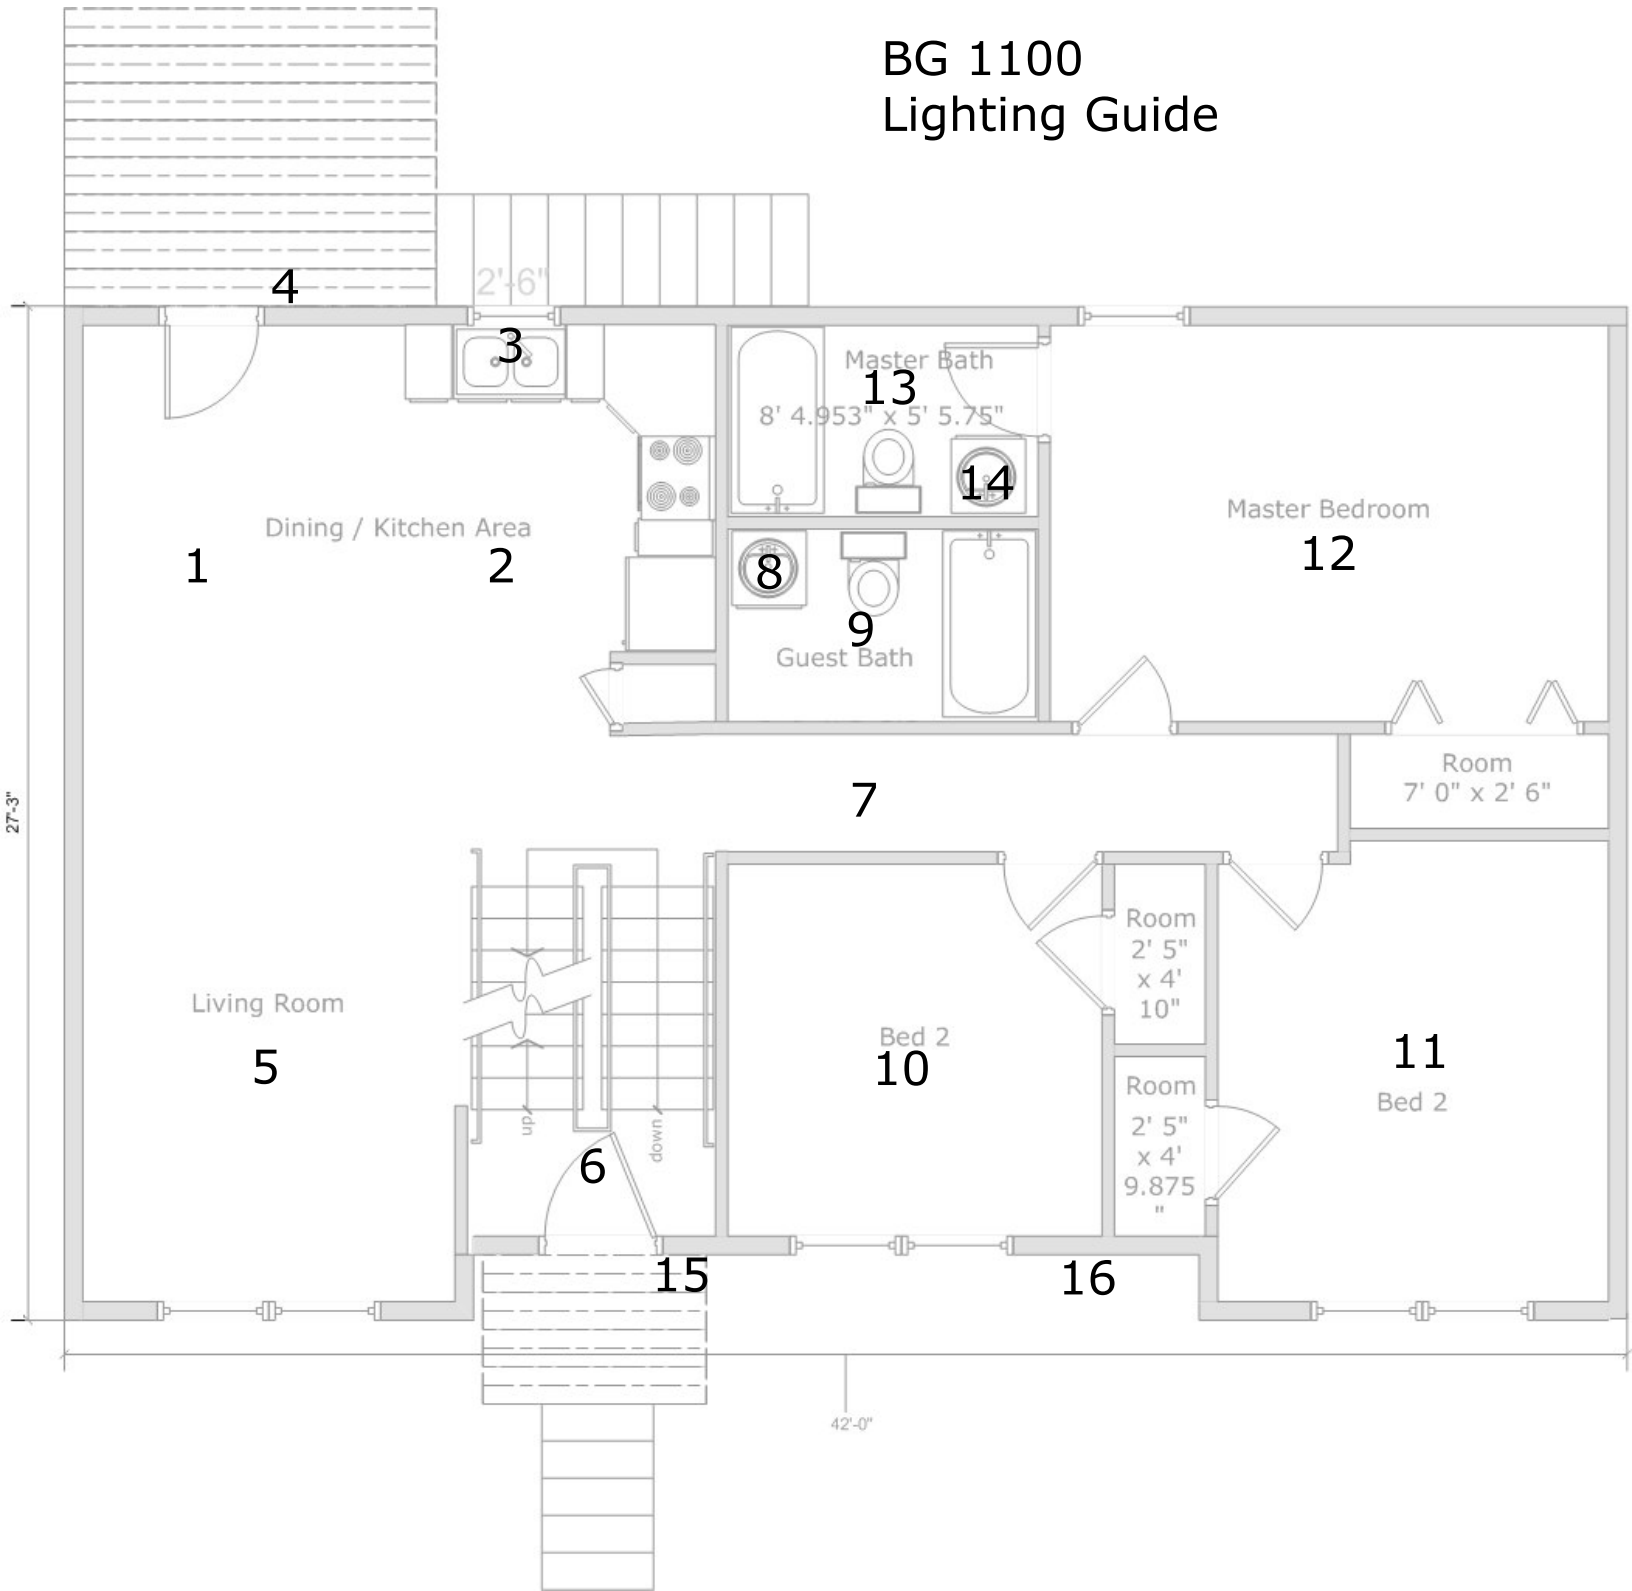

# BG 1100 Lighting Guide

## Lighting Guide Legend

1. Dining Room—Fixtures suitable for providing light while dining
2. Kitchen—A fluorescent or multi-bulb light
3. Kitchen Sink—an 18” fluorescent light
4. Porch Light—a one or two bulb exterior light
5. Living Room—a ceiling fan or other larger light
6. Foyer—a multi-bulb fixture capable of hanging from ceiling
7. Hallway—a one or two bulb simple fixture
8. Guest Bath Sink—at least a three bulb vanity fixture
9. Guest Bath Main—a one or two bulb simple fixture
10. Bedroom 2—a basic two bulb fixture
11. Bedroom 3—a basic two bulb fixture
12. Master Bedroom—a basic two bulb fixture or ceiling fan
13. Master Bath Main—at least a three bulb vanity fixture
14. Master Bath Sink—a one or two bulb simple fixture
15. Front Door—a one or two bulb exterior light
16. Garage Door—any exterior light, a flood light is usually preferred